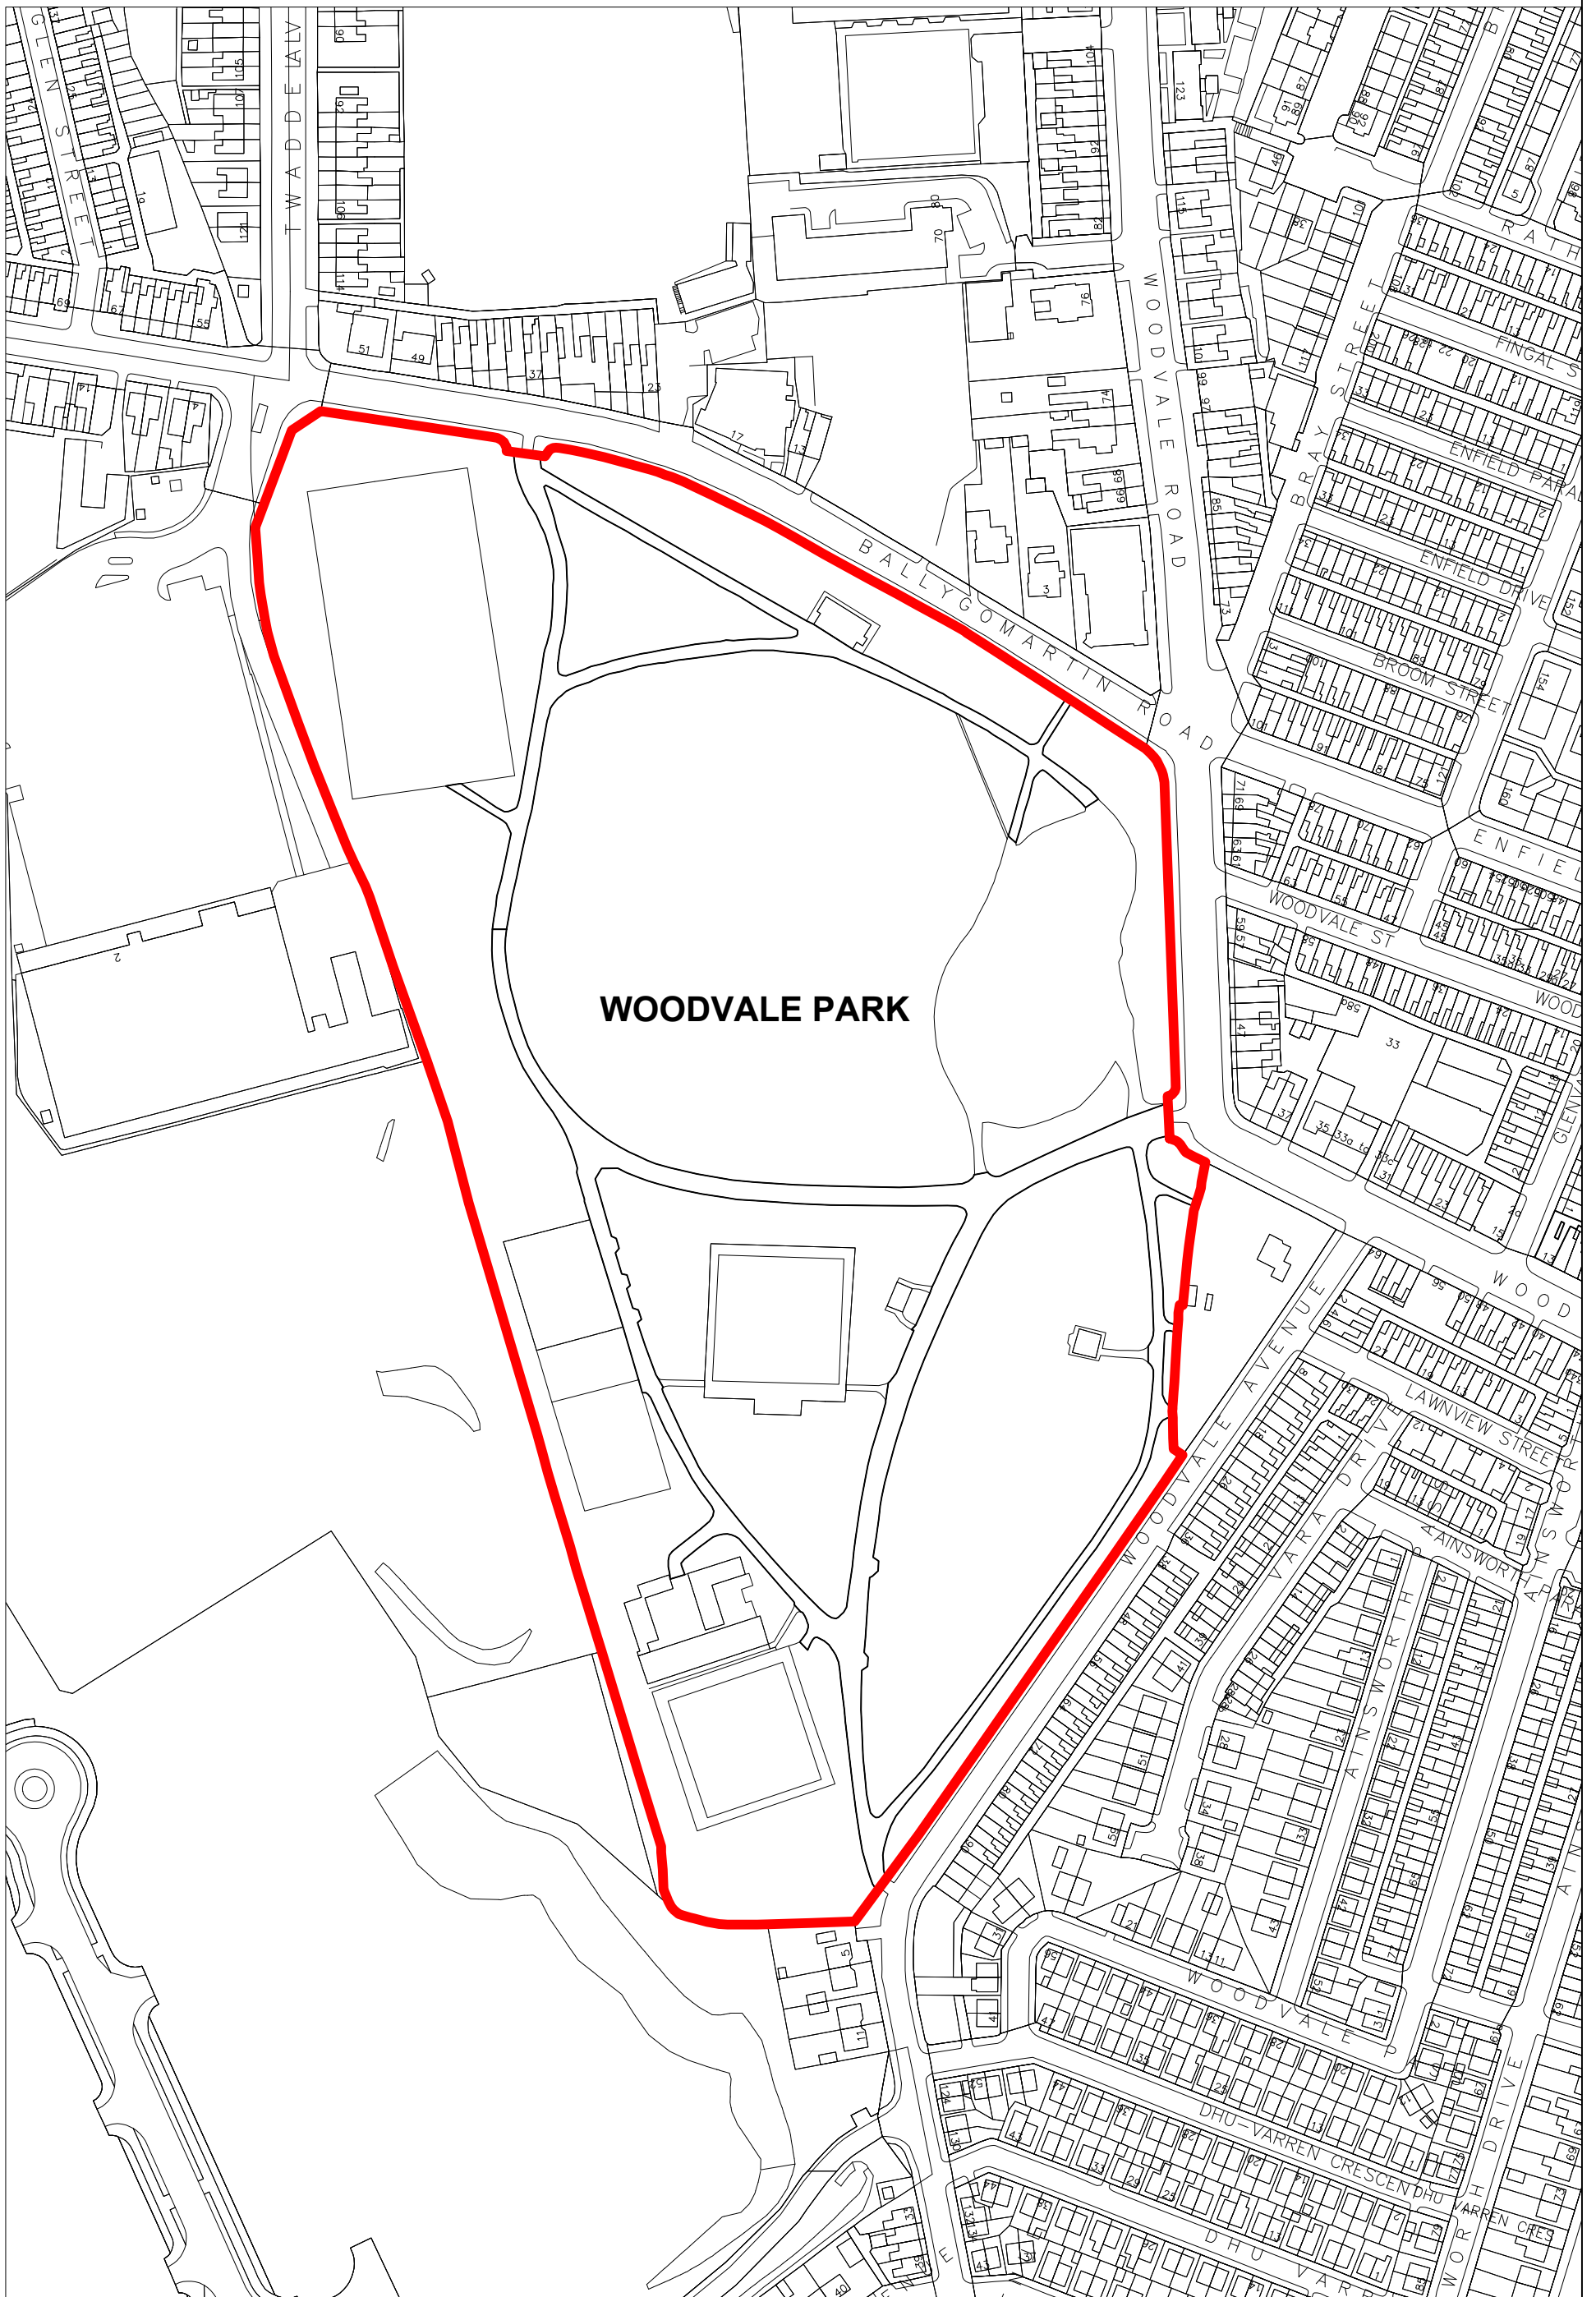

Building Control Service

WOODVALE PARK